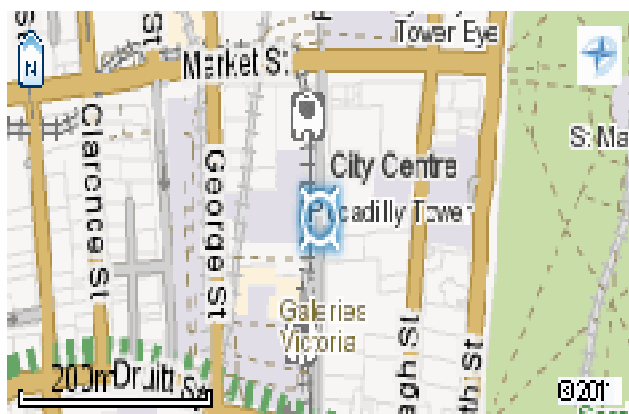

Address, Car Parking at Venues and Public Transport

For information about transport from AIRPORTS – see GENERAL INFORMATION in website section 'Transport to your hotel'

Sydney – Wesley Conference Centre Wesley Theatre

Address: 220 Pitt Street
Sydney
NSW 2000

Tel: 02 9263 5500

Follow link to map: <http://www.whereis.com/?id=36B97AFB2318CE>

Parking: Public Parking is available directly underneath the Wesley Conference Centre at **Secure Parking**. Entry is by Piccadilly Plaza, 133 Castlereagh Street. Cost: Early Bird rate (Mon-Fri enter between 7.00 – 9.30am & exit between 3.30 – 7.00pm) **\$35**

How to get there:

PUBLIC TRANSPORT

- **BUSES:** WCC is close to buses that stop at the Queen Victoria Building, Town Hall, Elizabeth Street and Castlereagh Street.

- **TRAIN:** Town Hall and St James stations provide the closest access to WCC.

From **St James station**, exit onto Elizabeth street and continue straight down Market St. Turn left into Pitt Street. WCC is 50m down on the left hand side.

Wesley Theatre

To find places or see / download maps: